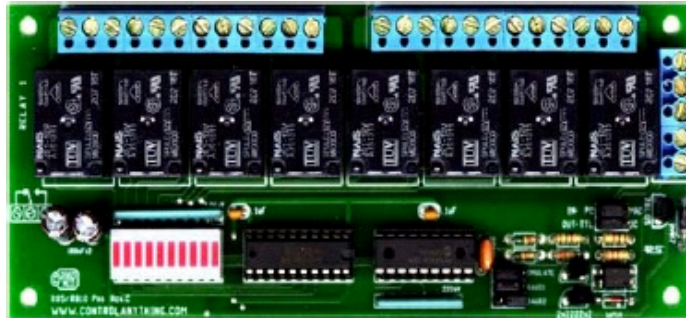

CO₂ concentrations above ground

R8X Pro Networkable relay controller
\$100 RelayControllers.com

Polypropylene Solenoid Valves
\$25 each, mcmastercarr.com

LI-820 IRGA with 0.1 ppm resolution
\$3000 licor.com